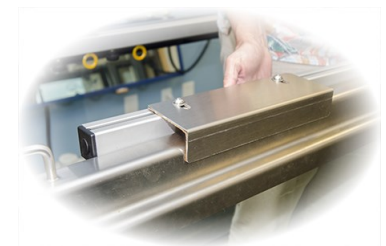

Canine Rehab Systems

Specifications Sheet

TreadRails

Model TR-01

GENERAL:

Our model TR-01 TreadRails system is dedicated to allowing the practitioner to more easily assist dogs with limited mobility while they perform their underwater treadmill sessions. It also allows the practitioner the ability to sit on a suspended seat, making it easier to reach small dogs while they are working in the treadmill. The system is comprised of a set of rails which are easily secured to the frame of the underwater treadmill, and have adjustable attachment points for slings and a suspended seat. The system comes complete with five different sized slings, which quickly and easily clip into place on the rail system, allowing the dog to be safely suspended in the tank. This frees the therapist's hands to be able to manually assist the limbs while they walk. In addition, the slings can be used independently, with our CSF-02 Canine Standing Frame, or Hoyer-type patient lift, for work on land-based activities in an assisted weight-bearing position.

DESIGN FEATURES:

Our model TR-01 TreadRails system is designed to attach easily to your existing underwater treadmill. A pair of removable extruded aluminum rails are attached to the treadmill, using brackets manufactured from marine grade 316L stainless steel. Adjustable, powder-coated attachment loops allow positioning of the sling system along the length of the treadmill. The slings are provided in five sizes, XS-S-M-L-XL, to fit a broad range of dogs. Each sling is manufactured using a soft, polyester mesh to comfortably provide support while minimizing irritation. Tabs at the front and rear allow adjustment for length and girth. The slings can be safely washed, and air dry quickly. Adjustable length, heavy duty straps support the slings, allowing safe use even with giant breeds. Additionally, a removable, height adjustable swing-style seat for the comfort of the therapist is included.