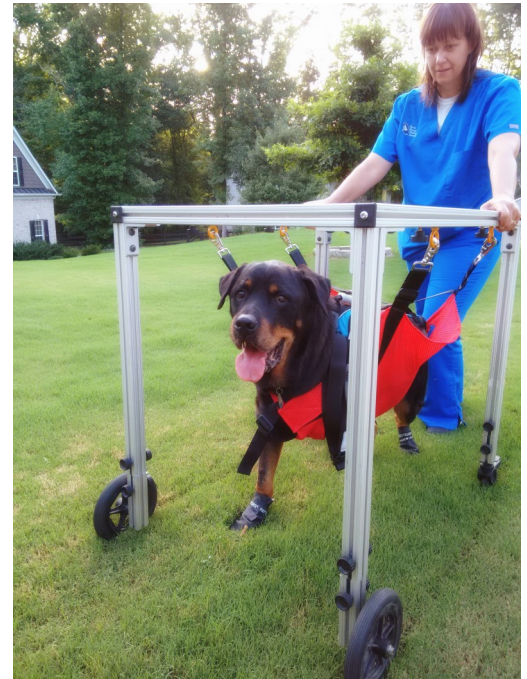

Canine Rehab Systems

Specifications Sheet

Canine Standing Frame

Model CSF-02

GENERAL:

This frame is designed to be an integral part of a rehabilitation practice that works with mobility impaired dogs. It is a modular design, which can either be used as a static standing frame, with rubber-coated feet, or with caster wheels, to assist dogs with ambulation.

In the standing version, the frame can be placed on the floor. Five different slings (XS-S-M-L-XL) allow for secure support of dogs of all sizes, freeing up the therapist's hands to provide neuromuscular stimulation or other techniques for the patient. The standing frame can also be placed over a land treadmill, so that gait training may begin earlier in the rehabilitation process.

With a few easy adjustments, the standing frame converts to a wheeled frame. This allows the therapist to work on ambulation over level surfaces, and the minimalist frame allows easy access to all parts of the dog's body and extremities. The caster wheels lock, making the transfer in and out of the frame more secure.

DESIGN FEATURES:

The frame is made of a strong extruded aluminum, with adjustable eye bolts which allow accurate positioning of the dog in the frame. The slings are made of a durable yet soft nylon fabric which can be used both on land, and in the water. The frame and harness will support dogs up to 250 lbs., so it can be used with dogs of all sizes. The frame can be easily broken down for storage or transport, and reassembled in minutes. Each Canine Standing Frame is custom manufactured - dimensions may be specified to fit individual clinic needs.