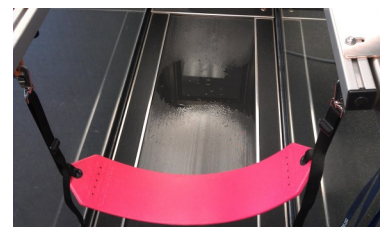

Canine Rehab Systems

Specifications Sheet

TreadRails

Model TR-01

GENERAL:

Our model TR-01 TreadRails system allows the practitioner to more easily assist dogs with limited mobility while they perform their underwater treadmill sessions. It also allows the practitioner the ability to sit on a suspended seat, making it easier to reach small dogs while they are working inside the treadmill. The system is comprised of a set of rails which are easily secured to the frame of the underwater treadmill, and have adjustable attachment points for slings and a suspended seat. Included are five different sized slings, which quickly and easily clip into place on the rail system, allowing the dog to be safely suspended in the tank. This frees the therapist's hands to be able to manually assist the limbs while they walk. In addition, the slings can be used independently, with a Canine Standing Frame system, or Hoyer-type patient lift, for work on land-based activities in an assisted weight-bearing position.

DESIGN FEATURES:

Our model TR-01 TreadRails system is designed to attach easily to your existing underwater treadmill. A pair of removable extruded aluminum rails are attached to the treadmill, using brackets manufactured from marine grade 316L stainless steel. Adjustable, powder-coated attachment loops allow positioning of the sling system along the length of the treadmill. The slings are provided in five sizes, XS-S-M-L-XL, to fit a broad range of dogs. Each sling is manufactured using a soft, polyester mesh to comfortably provide support while minimizing irritation. Tabs at the front and rear allow adjustment for length and girth. The slings can be safely washed, and air dry quickly. Adjustable length, heavy duty straps support the slings, allowing safe use even with giant breeds. Additionally, a removable, height adjustable swing-style seat for the comfort of the therapist is included.